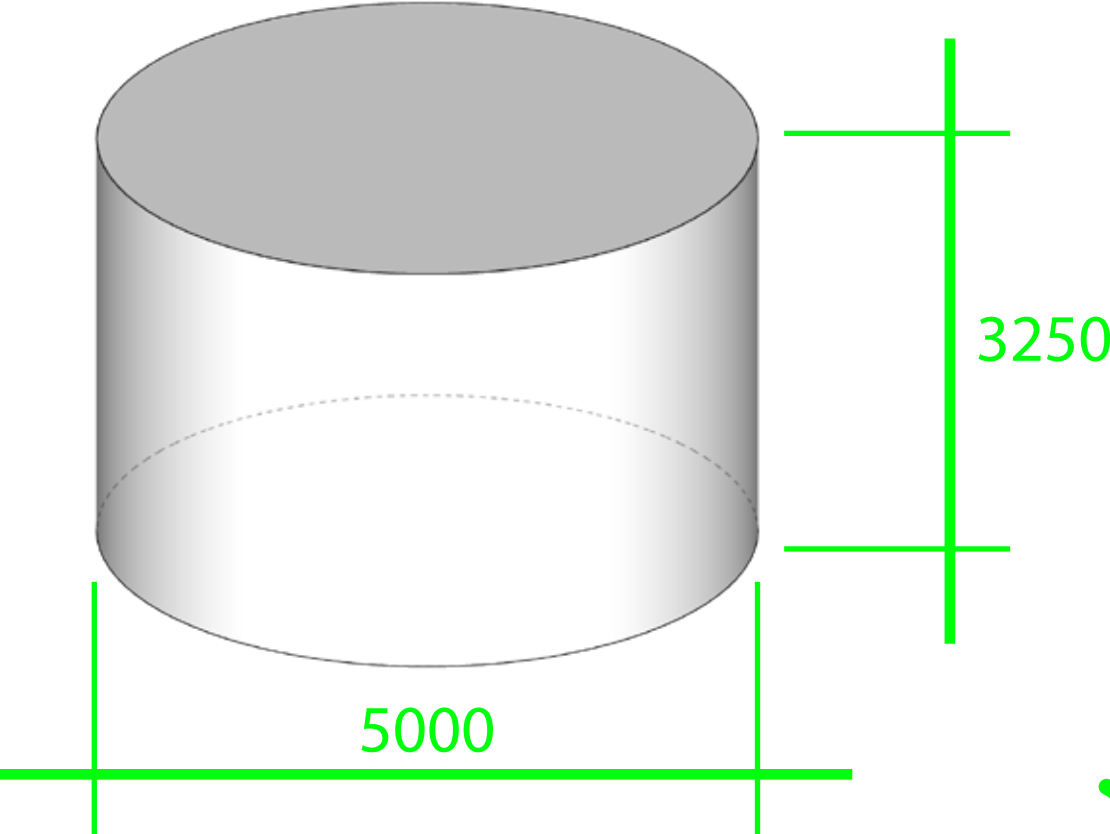

SIZE LEVEL

VERTICAL PARALLELS

NO PERSPECTIVE

RESPECT ANGLE VIEW ON THE TEMPLATE PHOTOSHOP

PHOTOSHOP TEMPLATE

DON'T CUT THE ROCKET

NO BACKGROUND = EMPTY BACKGROUND (ALPHA LAYER)

FILLE EXPORT .PNG

72DPI

1417px

1417px